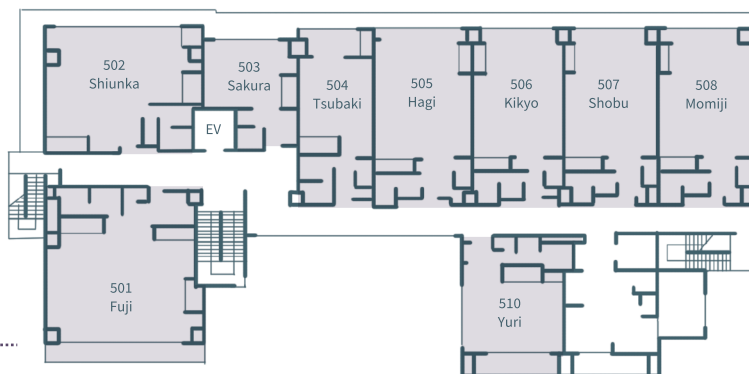

Kakui no Yado Shiunso MAP

Floor guide

	..... Guest Room		..... Banquet Room
	..... Hot Spring		..... Facilities

5F