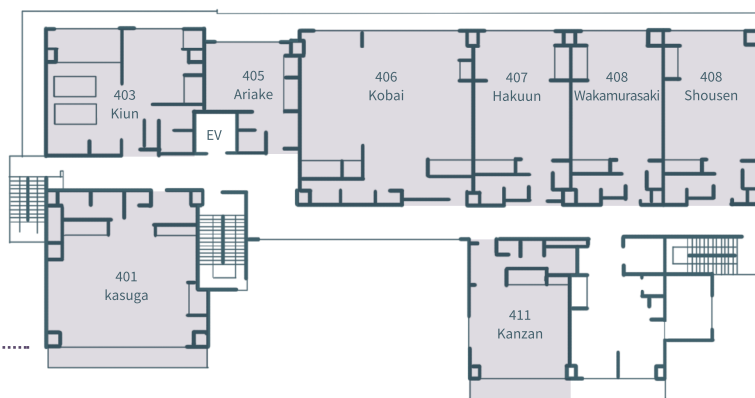

Kakui no Yado Shiunso MAP

Floor guide

	..... Guest Room		..... Banquet Room
	..... Hot Spring		..... Facilities

5F

4F

3F

2F

1F